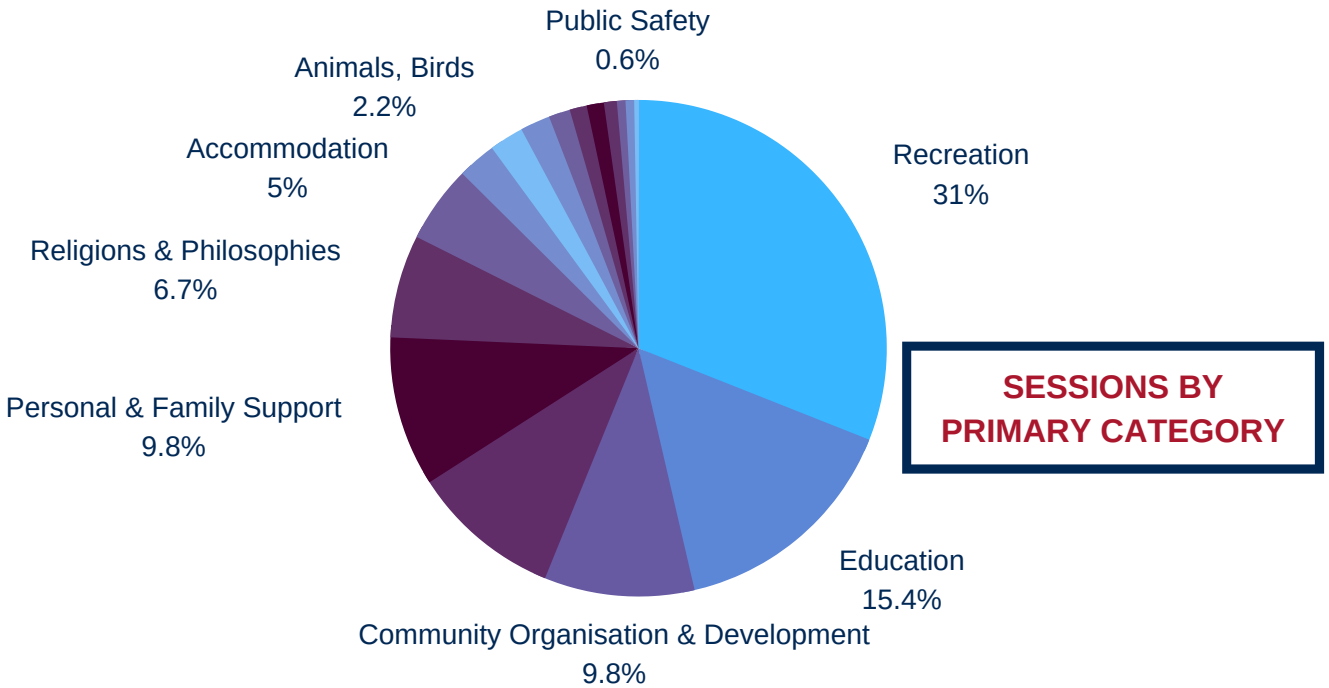

TEA TREE GULLY COUNCIL

WHAT ARE OUR COMMUNITY NEEDS?

10836 SESSIONS

1 JULY 2021 - 30 JUNE 2022

TOP 25 LANDING PAGES:

WHO ARE OUR USERS?