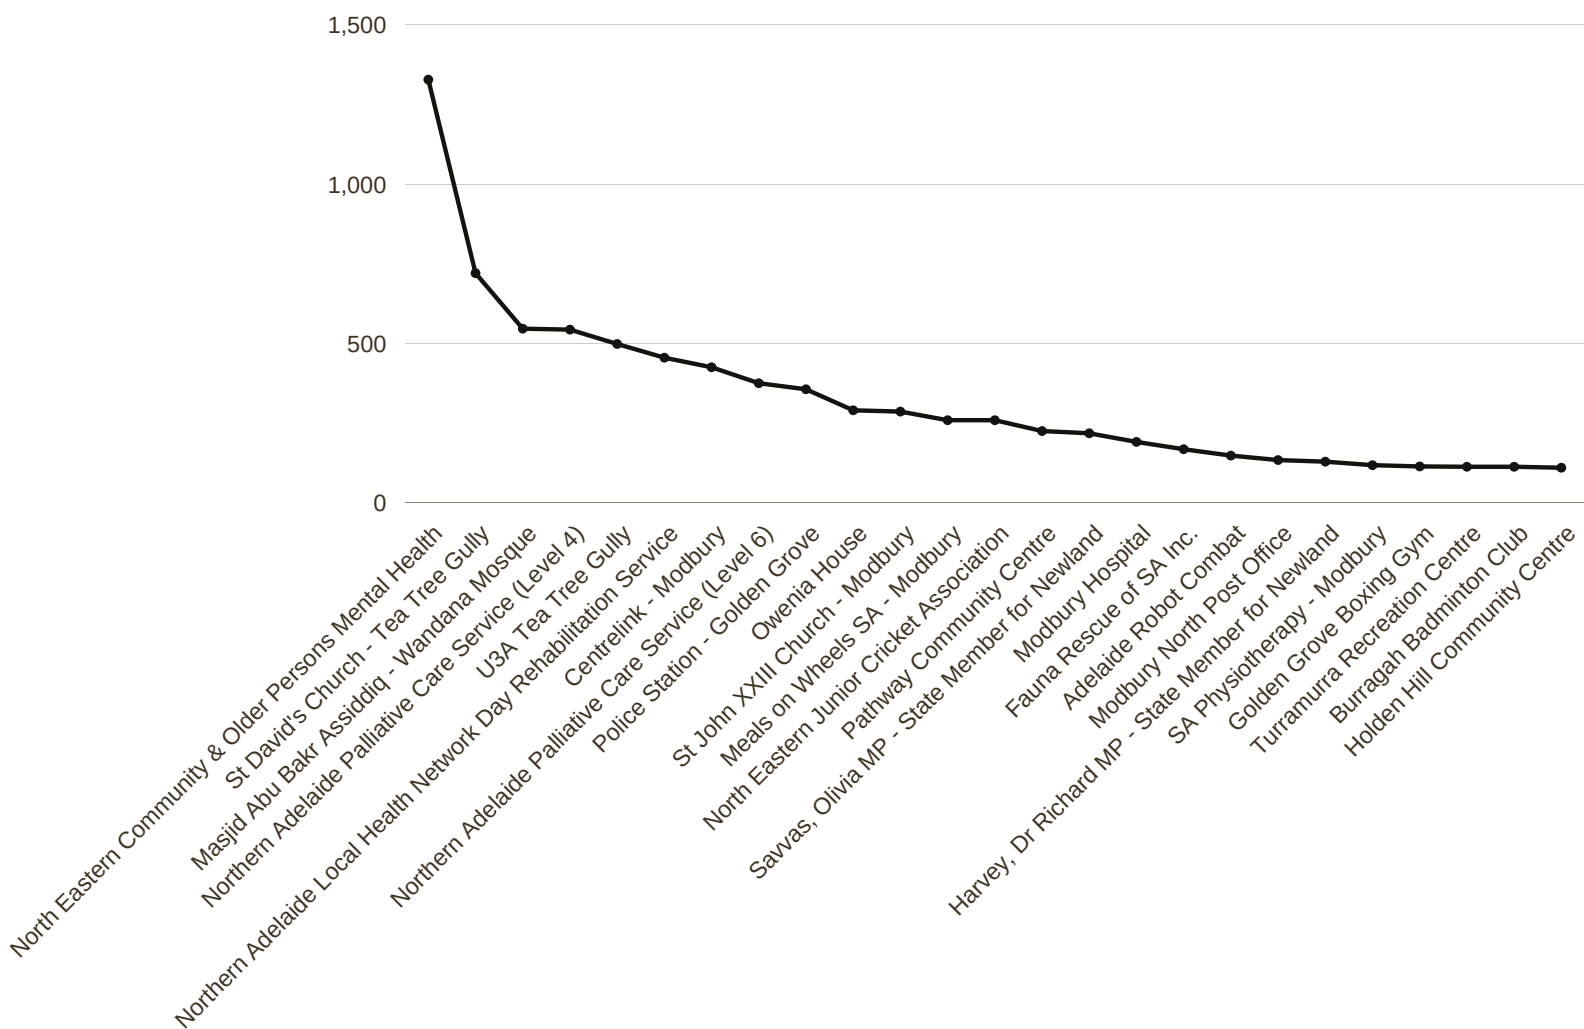

TEA TREE GULLY COUNCIL

WHAT ARE OUR COMMUNITY NEEDS?

10836 SESSIONS

1 JULY 2021 - 30 JUNE 2022

TOP 25 LANDING PAGES:

WHO ARE OUR USERS?